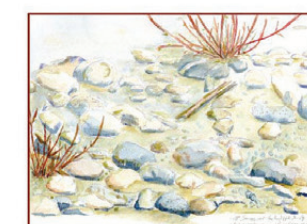

Clark's Nutcracker
1.5"x6" Watercolor
Heather A. Wallis Murphy © 2005

Eaglet Lino Cut
3.5"x4" Ink Print
Heather A. Wallis Murphy © 2006

Arboretum Birch
5"x8" Watercolor
Heather A. Wallis Murphy © 2007

Late Afternoon Aspen
9"x12" Watercolor
Heather A. Wallis Murphy © 2005

Bobcat: Young of the Year
10"x12" Watercolor
Heather A. Wallis Murphy © 2007

Colors of Black Bears
11.5"x10.5" Pen & Ink and Watercolor
Heather A. Wallis Murphy © 2007

Barrow's Goldeneye
13"x11" Acrylic Watercolor
Heather A. Wallis Murphy © 2007